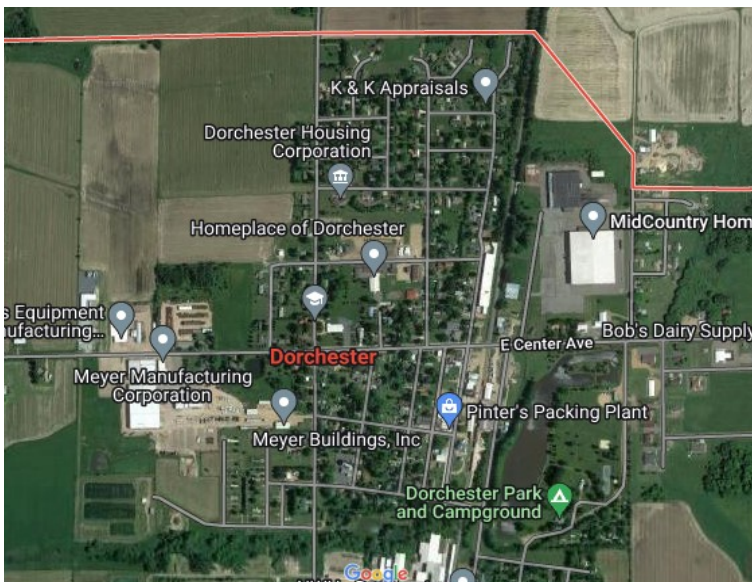

VILLAGE of DORCHESTER

Clark & Marathon Counties, Wisconsin

"You'll be proud to call Dorchester, Wisconsin, your home."

The Village of Dorchester is located in Clark & Marathon Counties in beautiful central Wisconsin. With a population of just 875, Dorchester is a quintessential small town -- but one which offers easy access to an abundance of amenities and opportunities found in larger cities!

Come spend the summer camping and fishing in our 43-acre park, or enjoy the hundreds of miles of snowmobile trails in the winter.

Our Village crosses Highway 13, and is just minutes from State Highway 29, which provides easy commuting to Wausau, Marshfield, Medford, and Eau Claire.

Home of the
"Hydra Battle Bots"

Clark County Economic Development & Tourism Bureau
301 N Main St, Loyal, WI 54446
715-255-9100

info@clarkcountyedc.org, www.clarkcountywi.org