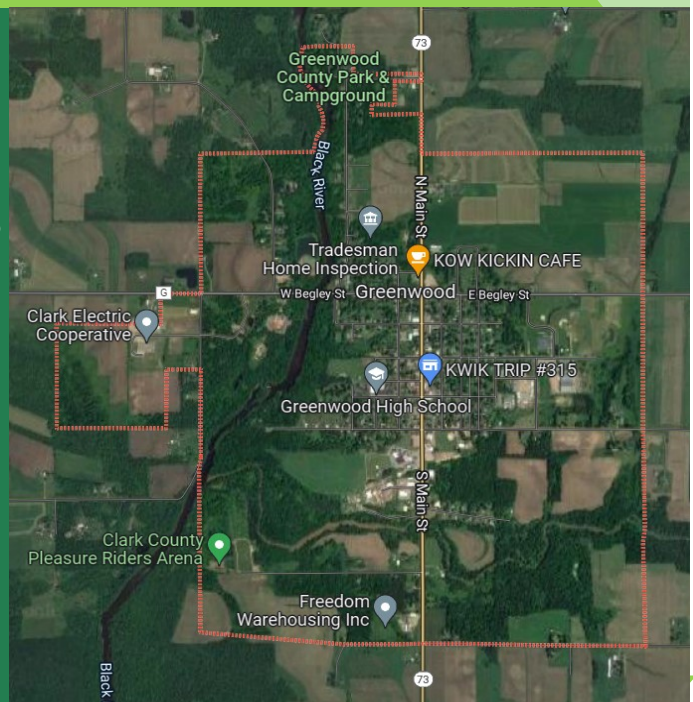

# City of Greenwood

grounded & growing

**One of Clark Counties compact towns, offering many accommodations such as gas stations, hardware store, post office, park, museum, salons, pubs & eateries, multiple churches, banks and much more!**

**Greenwood, Wisconsin is located in the heart of Clark County. With a population of just over a thousand, it is a peaceful little city nestled on the banks of the picturesque Black River.**

**It's a community where its people take pride in their ongoing focus well into the future while keeping the relaxed, less complicated lifestyle of the past.**